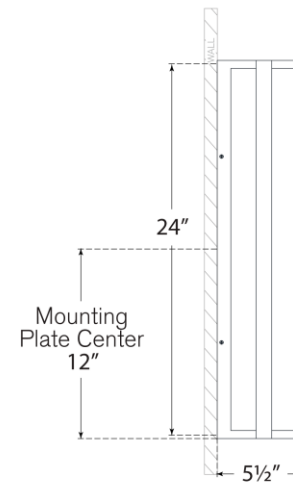

TEAR SHEET

Halle 24" Vanity Light

Item # S 2203HAB/PN-CG

Designer: Ian K. Fowler

Height: 24"

Width: 7.25"

Extension: 5.5"

Backplate: 4.75" x 24" Rectangle

Finishes: BZ/HAB, HAB/PN, PN

Glass Options: CG

Socket: 3 - E12 Candelabra

Wattage: 3 - 5.5 LED G61.5

Weight: 15 Pounds

Top View

Side View

Front View