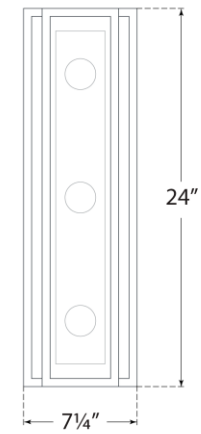

TEAR SHEET

Halle 24" Vanity Light

Item # S 2203HAB/PN-CG

Designer: Ian K. Fowler

Height: 24"

Width: 7.25"

Extension: 5.5"

Backplate: 4.75" x 24" Rectangle

Finishes: BZ/HAB, HAB/PN, PN

Glass Options: CG

Socket: 3 - E12 Candelabra

Wattage: 3 - 5.5 LED G61.5

Weight: 15 Pounds

Top View

Side View

Front View