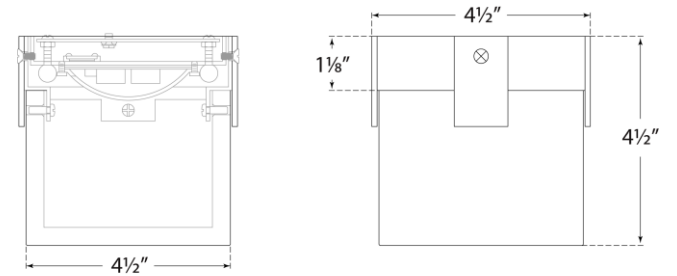

Covet 4.75\"/>

Item # KW 4112PN-ALB

Designer: Kelly Wearstler

Height: 4.5"

Width: 4.75"

Canopy: 4.5" Square

Finishes: AB, BZ, PN

Shade Treatments: ALB

Lightsource: Dedicated LED

Wattage: 15w (1300lm)

Weight: 4 Pounds

Note: Alabaster is a Natural Stone | Variations in Color and Texture are Expected

Side View