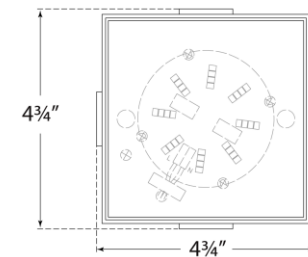

## Covet 4.75\"/>

Item # KW 4112PN-ALB

Designer: Kelly Wearstler

Height: 4.5"

Width: 4.75"

Canopy: 4.5" Square

Finishes: AB, BZ, PN

Shade Treatments: ALB

Lightsource: Dedicated LED

Wattage: 15w (1300lm)

Weight: 4 Pounds

Note: Alabaster is a Natural Stone | Variations in Color and Texture are Expected

Side View

Top View