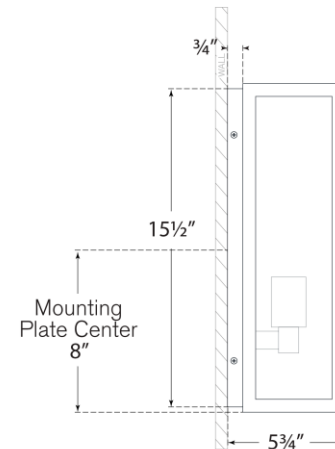

TEAR SHEET

Fresno Medium 2-Light 3/4 Wall Lantern

Item # CHO 2935AI-CG

Designer: Chapman & Myers

Height: 16"

Width: 10"

Extension: 5.75"

Backplate: 9.5" x 15.5" Rectangle

Finishes: AI

Glass Options: CG

Socket: 2 - E26 Keyless

Wattage: 2 - 8 LED T10

Weight: 12 Pounds

Top View

Side View

Front View