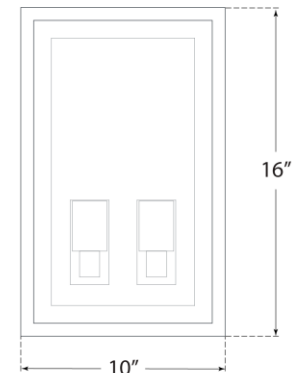

TEAR SHEET

Fresno Medium 2-Light 3/4 Wall Lantern

Item # CHO 2935AI-CG

Designer: Chapman & Myers

Height: 16"

Width: 10"

Extension: 5.75"

Backplate: 9.5" x 15.5" Rectangle

Finishes: AI

Glass Options: CG

Socket: 2 - E26 Keyless

Wattage: 2 - 8 LED T10

Weight: 12 Pounds

Top View

Side View

Front View