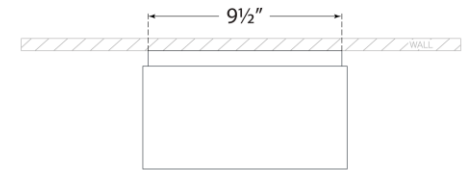

TEAR SHEET

Fresno Medium 2-Light 3/4 Wall Lantern

Item # CHO 2935AI-CG

Designer: Chapman & Myers

Height: 16"

Width: 10"

Extension: 5.75"

Backplate: 9.5" x 15.5" Rectangle

Finishes: AI

Glass Options: CG

Socket: 2 - E26 Keyless

Wattage: 2 - 8 LED T10

Weight: 12 Pounds

Top View

Side View

Front View